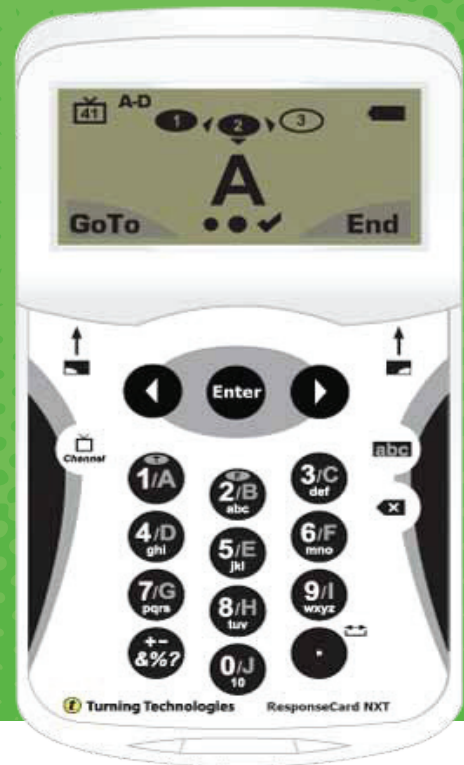

www.studentresponsesystem.in
www.eassessment.in

AUDIENCE RESPONSE SYSTEM

From Turning Technologies, USA

ResponseCard NXT is the latest cost-effective clicker. NXT utilizes the same, reliable radio frequency technology as standard clickers, but has been reengineered to incorporate cost reductions that ensure reliability of response transmission in a durable, compact case.

Optimized for any size presentation environment, ResponseCard NXT operates on patented two-way RF technology. ResponseCard NXT features a simple, twelve button input to facilitate easy participant responses. Its compact size makes NXT easy to transport and equip in any environment.

DISPLAY
LCD Viewable Screen Display-Height:0.9 inches (23.02mm), Width:1.94 inches (49.21mm). Indicators-Response Confirmation, Channel setting, Battery life.
RF TECHNOLOGY
<ul style="list-style-type: none"> • 74 channels can be running at once in close Proximity. • Fully FCC, CE and Industry Canada certified. • Will not interfere with other technologies. • Not limited to line-of-sight transmission.
PARTICIPATION
1000 Participants/RF Receiver
QUESTION TYPES
Question Types – MCQ, Multiple Answer, T/F, Numeric response, short answer, essay, demographic assignment, priority ranking, likert, analogy.
RECEIVER COMPATIBILITY
<ul style="list-style-type: none"> • RF+ Receiver (RRRF-03) • RF Receiver (RRRF-04)
3 YEARS INTERNATIONAL WARRANTY