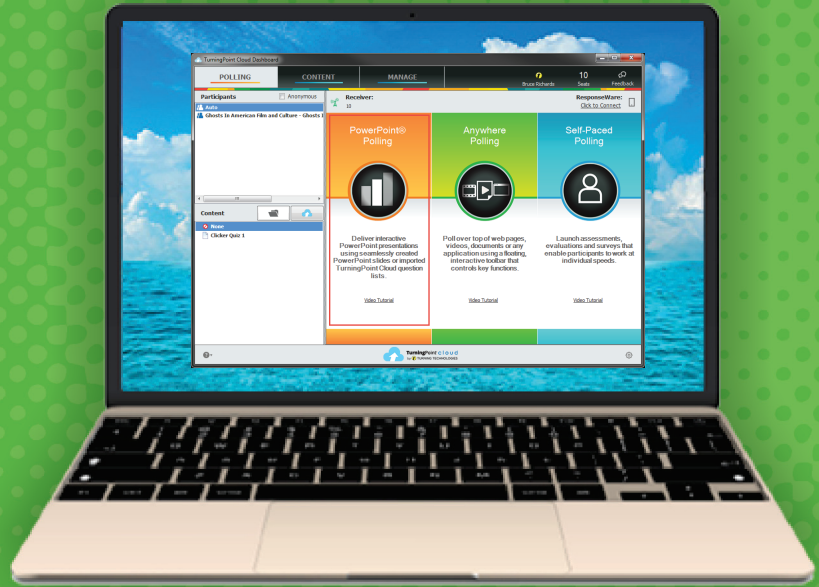

TurningPoint is a desktop application that provides a rich product experience. Access your files online or set an offline password to have full functionality in any environment.

Whether you're teaching, training or presenting, TurningPoint improves the success of your learners. The easy-to-use polling software provides enhanced tools to engage with your audience and identify their understanding. TurningPoint gathers detailed reports for meaningful, decision-making data important to you and your organization.